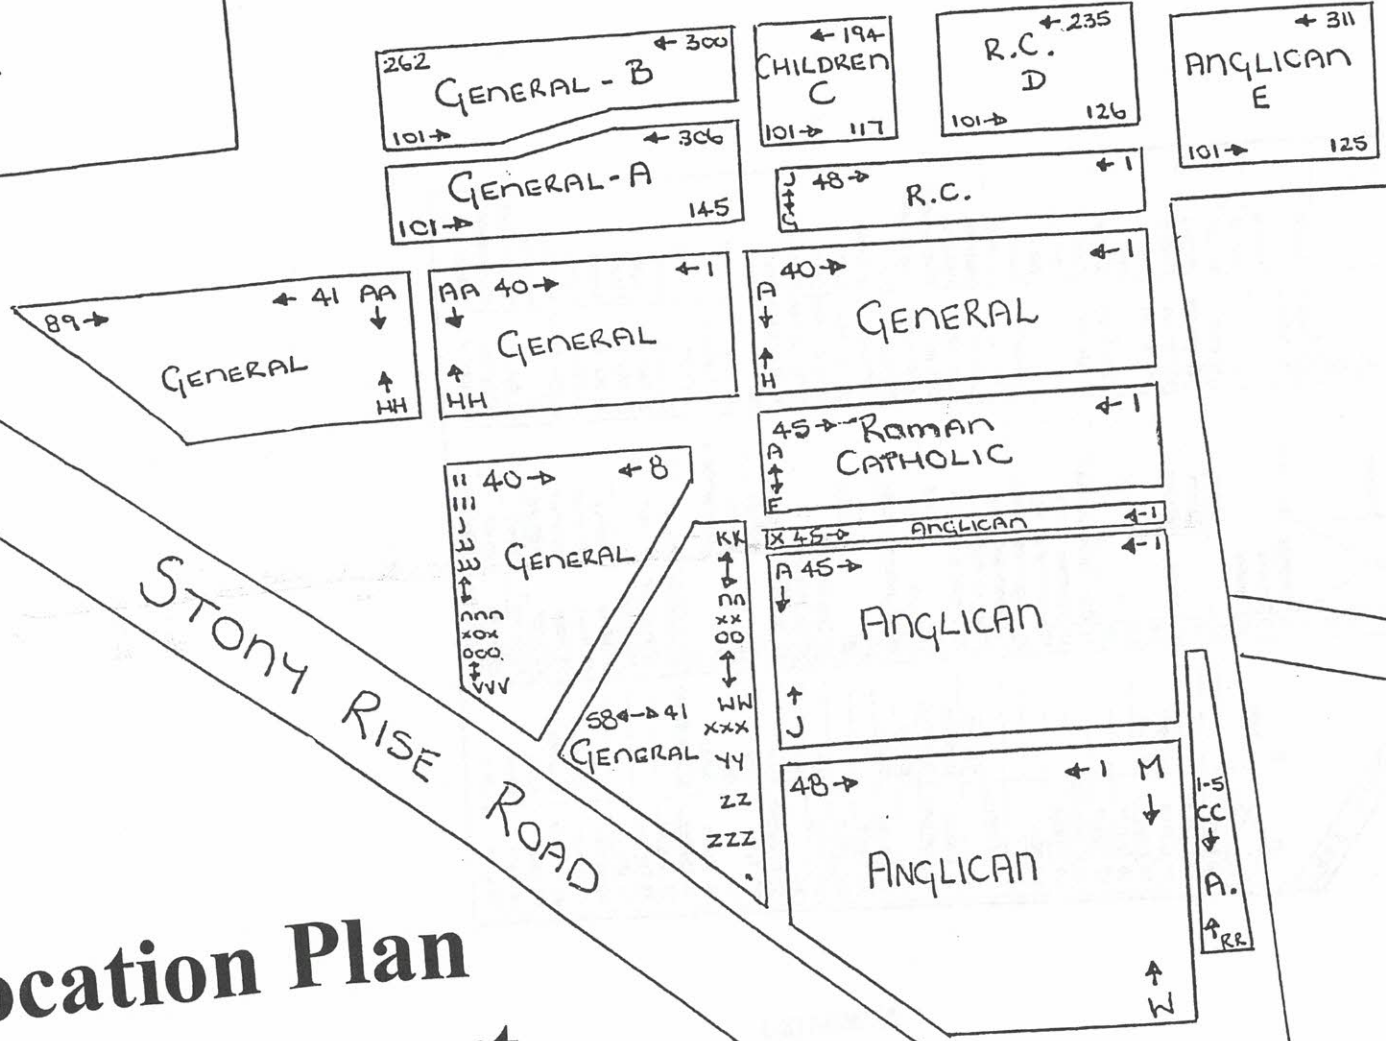

o RECORDS DATE
 TO 1918.
 SOME RECORDS WERE
 BURNT IN A FIRE
 IN 1942.

STONY RISE ROAD

LAWRENCE DRIVE

Location Plan Old Devonport Cemetery