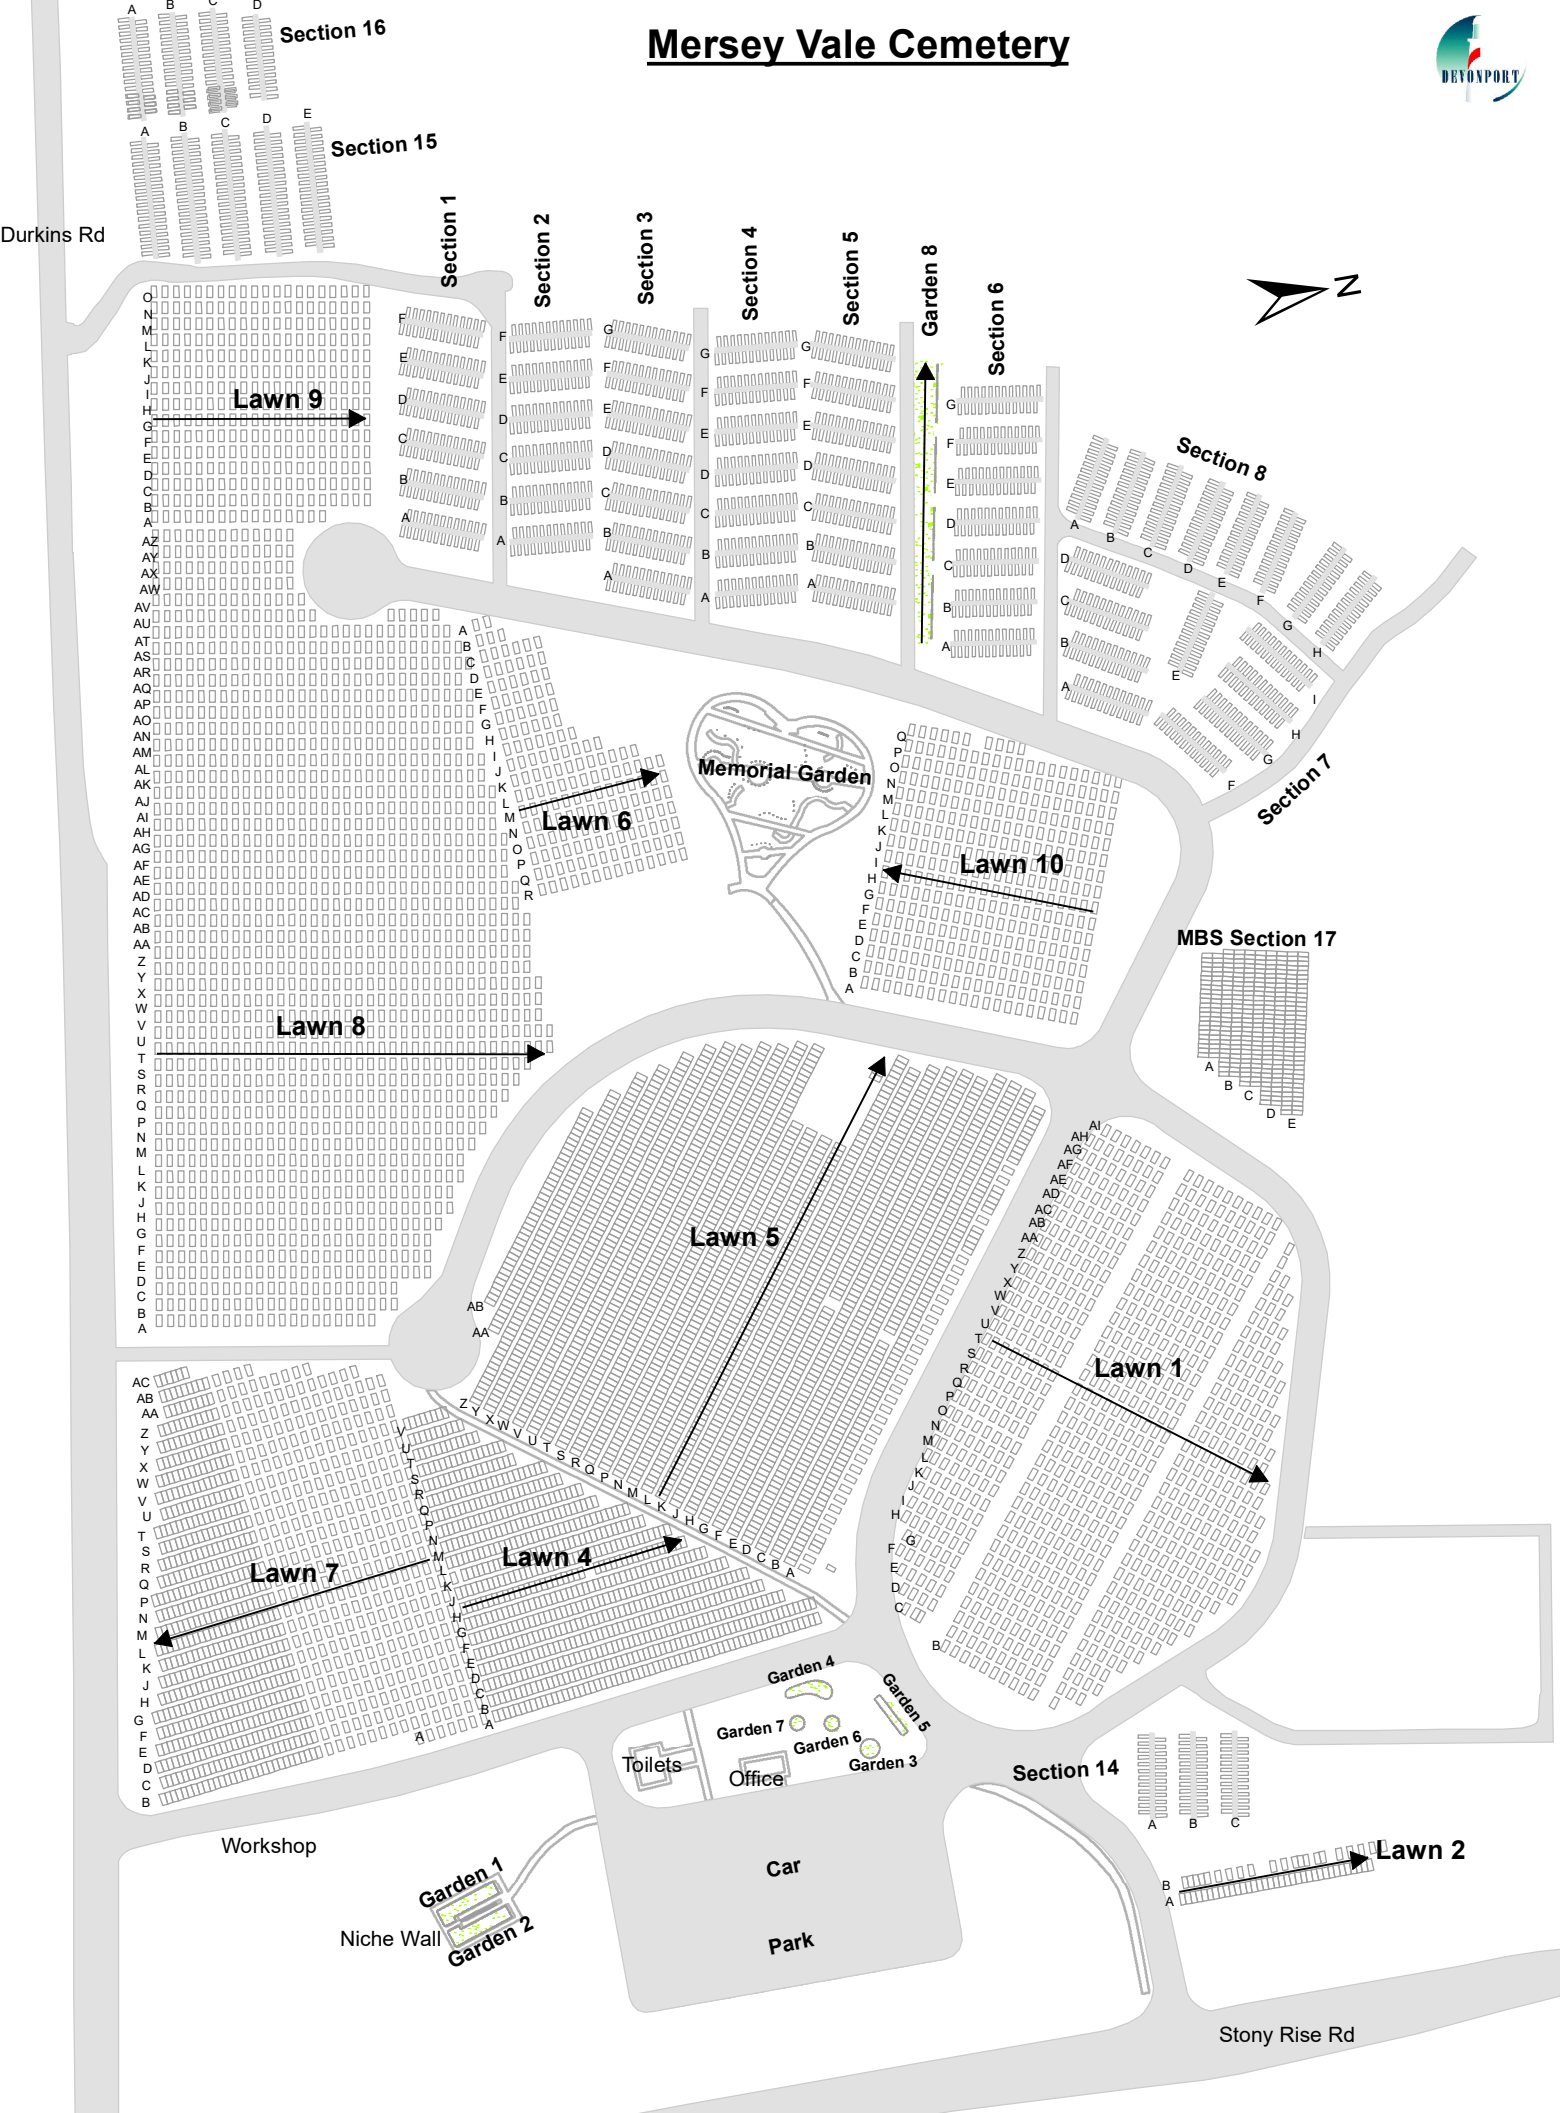

Mersey Vale Cemetery

Arrows show direction plots are numbered.