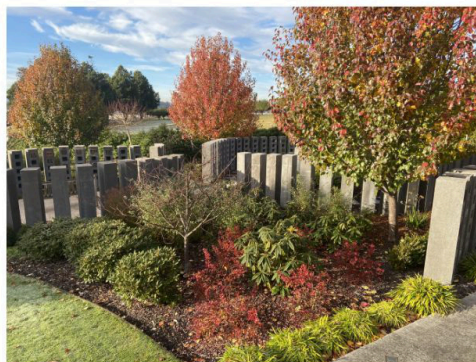

Telephone 03 6424 0511

Email council@devonport.tas.gov.au Web www.devonport.tas.gov.au

Mersey Vale Memorial Garden

The details provided below are for information purposes only. Before relying on the material, users should obtain appropriate professional advice relevant to their particular circumstances to evaluate its accuracy, currency, completeness and relevance for their purposes.

Established in 2015, the Mersey Vale Memorial Garden is a heart shaped remembrance garden situated within the Mersey Vale Memorial Park. The Memorial Garden features stunning maple trees, landscaped gardens, memorial obelisk sculptures, a reflection pool and quiet seating areas. There are two memorial options available within the Garden.

Ash Interment + Memorial Plaque Option

- These columns offer interment with cast bronze memorial plaques (plaque only installations are not available in these columns).
- Cast bronze memorial plaques on these columns are 178mm x 178mm.
- Cost: See current fees & charges schedule.
- Reservation: See current fees & charges schedule. **(non-refundable)**

Memorial Plaque Only Option

- These columns provide for cast bronze memorial plaque placement (no ash interment).
- Cast bronze memorial plaques on these columns are 100mm x 100mm.
- Cost: See current fees & charges schedule.
- Reservation: See current fees & charges schedule. **(non-refundable)**