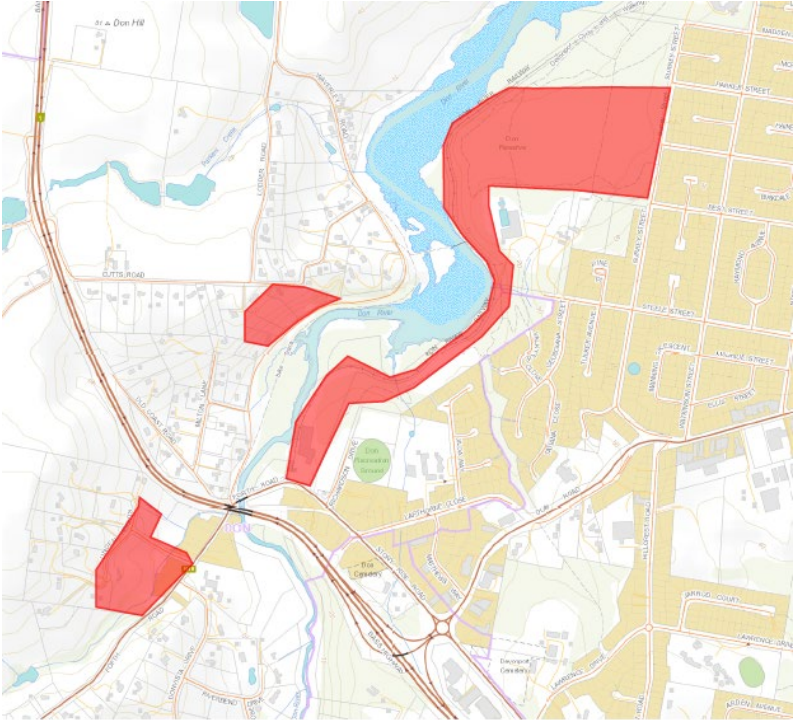

Devonport Spanish Heath priority areas

Site 1: Don Reserve and Linden Heights (eradication)

Site 2: Kelcey Tier Greenbelt (eradication)
Site 3: Kelcey Tier Surrounds (containment)