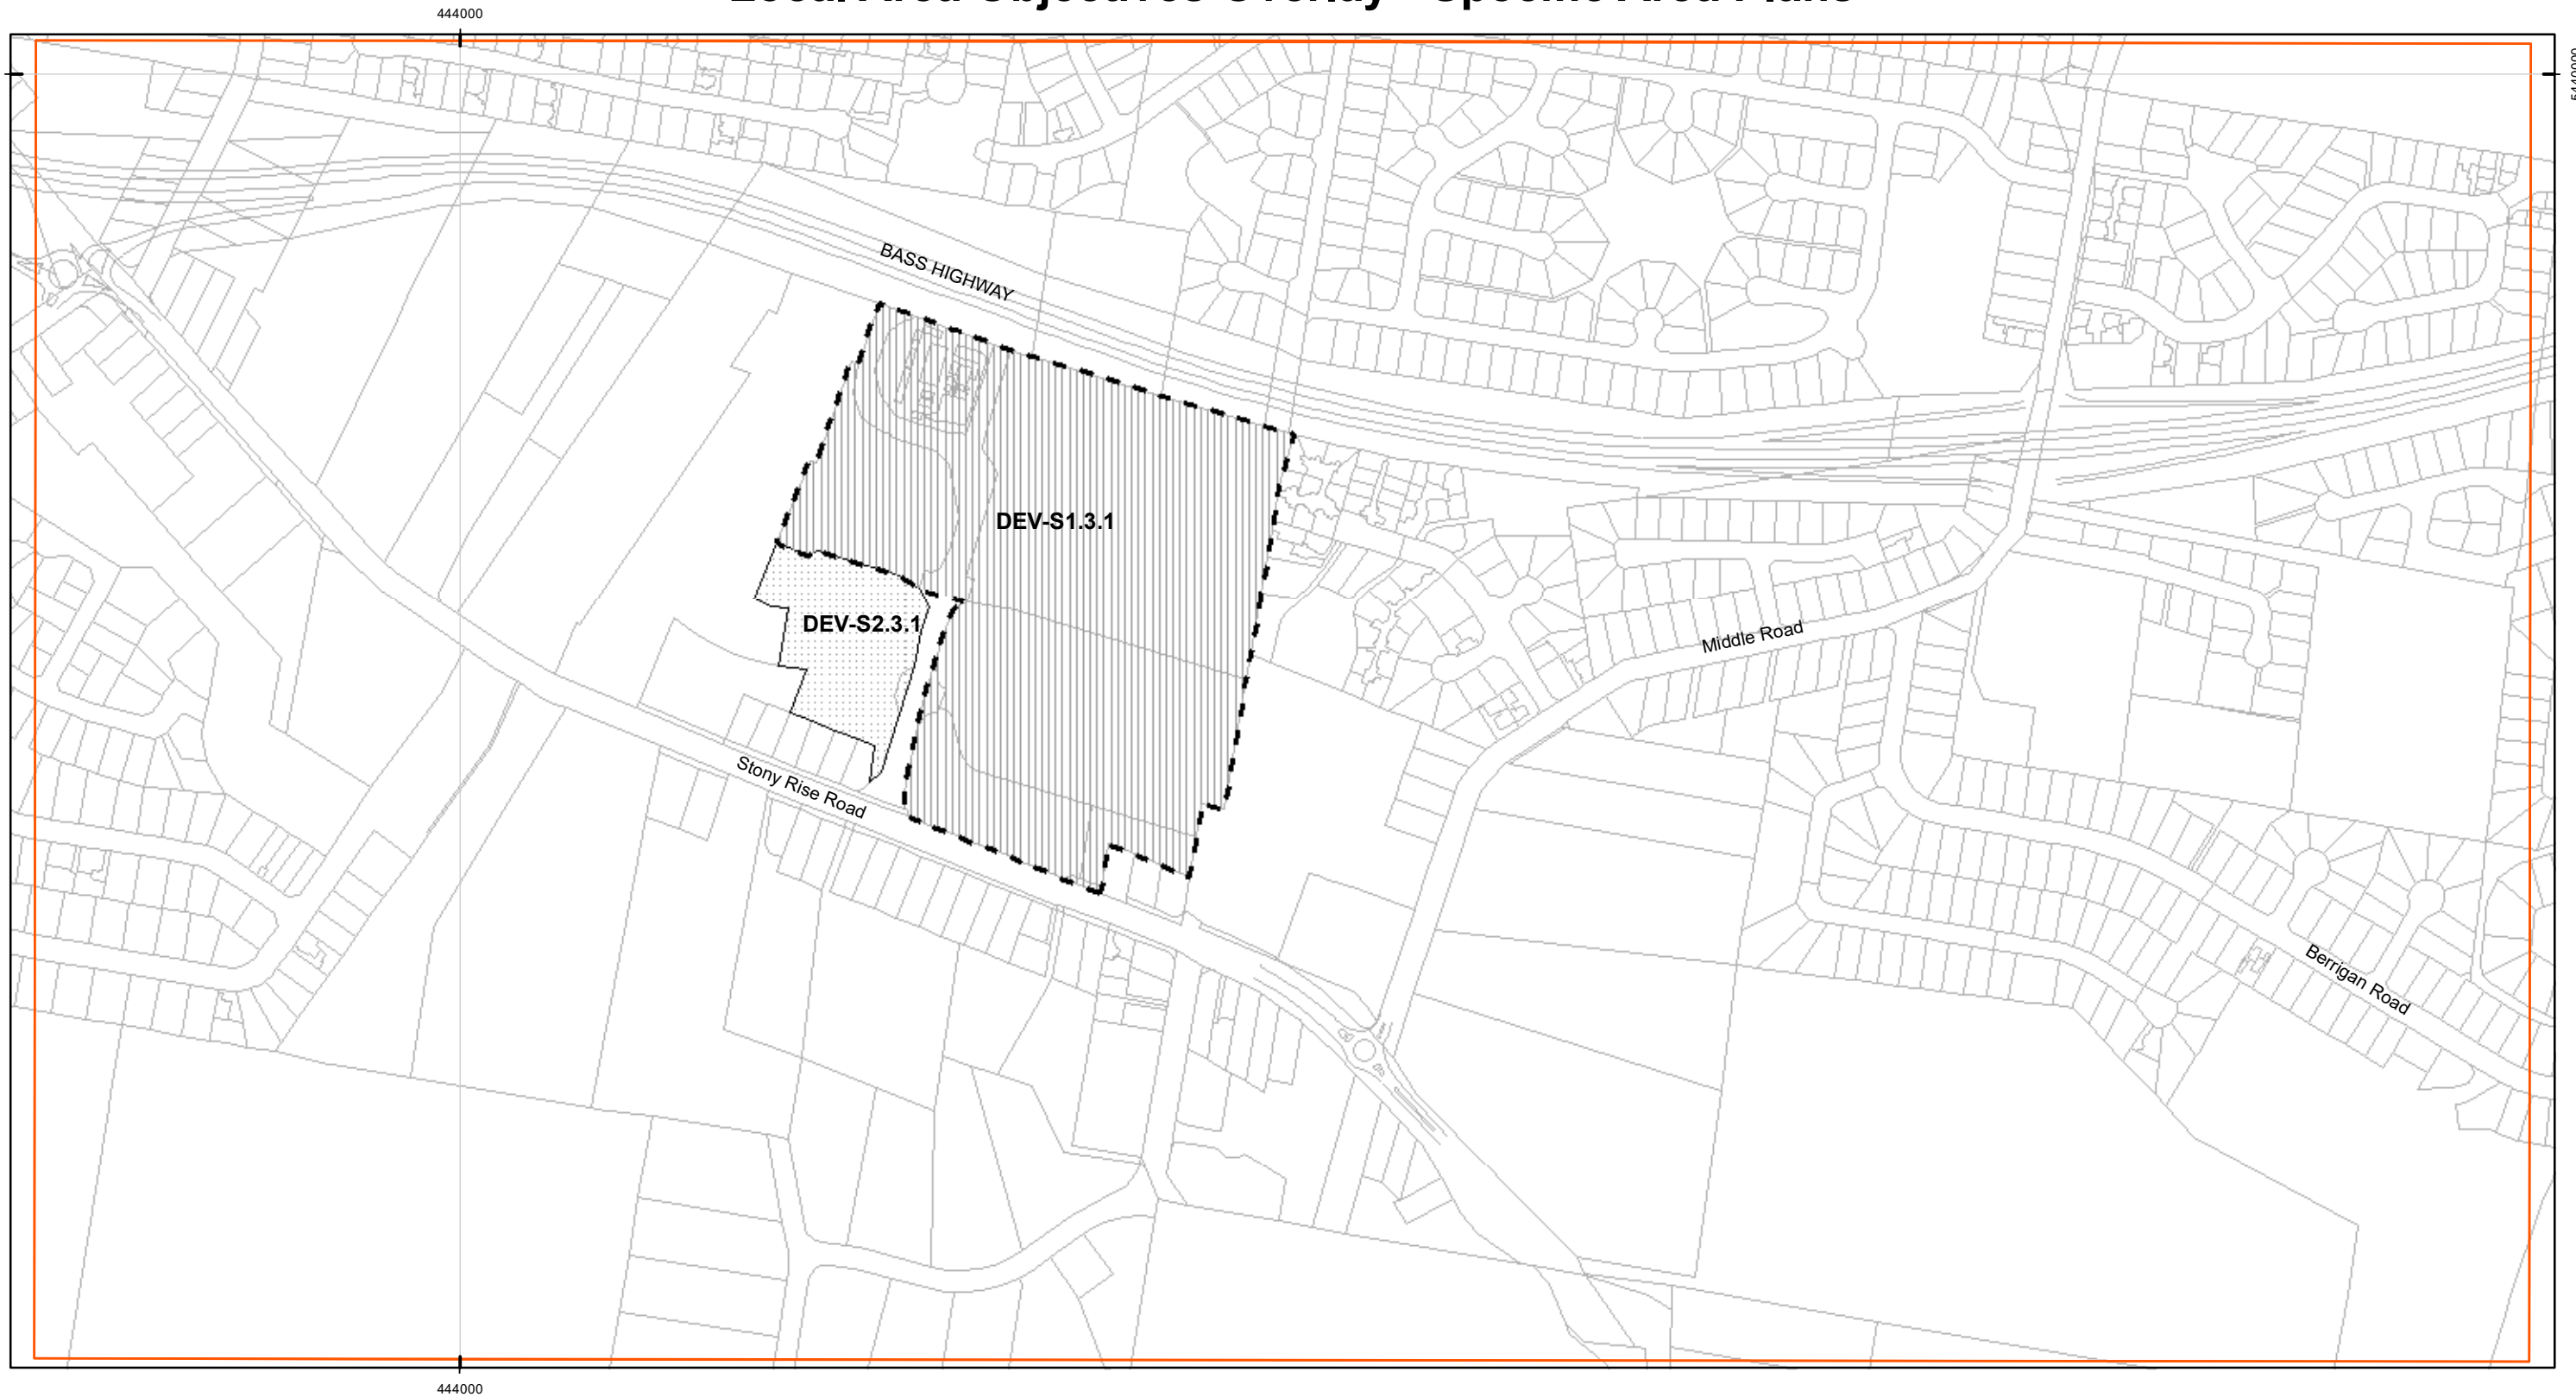

Tasmanian Planning Scheme - Devonport Local Provisions Schedule: Local Area Objectives Overlay – Particular Purpose Zone - Elimatta Hotel

Legend

-  Local area objective
-  Parcels -25 March 2019

Coordinate System: GDA 94 MGA Zone 55
Zone Data from Devonport City Council
Base topographic data from the LIST © State of Tasmania

Cadastre date: 25/03/2019

Print Date: 14/02/2020

Tasmanian Planning Scheme - Devonport Local Provisions Schedule: Local Area Objectives Overlay - Specific Area Plans

Legend

- Local Area Objective DEV-S1.3.1 (DEV-S1.0 - Devonport Regional Homemaker Centre Specific Area Plan)
- Local Area Objective DEV-S2.3.1 (DEV-S2.0 - Devonport Homemaker Service Industrial Centre Specific Area Plan)
- Parcels -25 March 2019

Coordinate System: GDA 94 MGA Zone 55
Zone Data from Devonport City Council
Base topographic data from the LIST © State of Tasmania

Cadastre date: 25/03/2019
Print Date: 14/02/2020