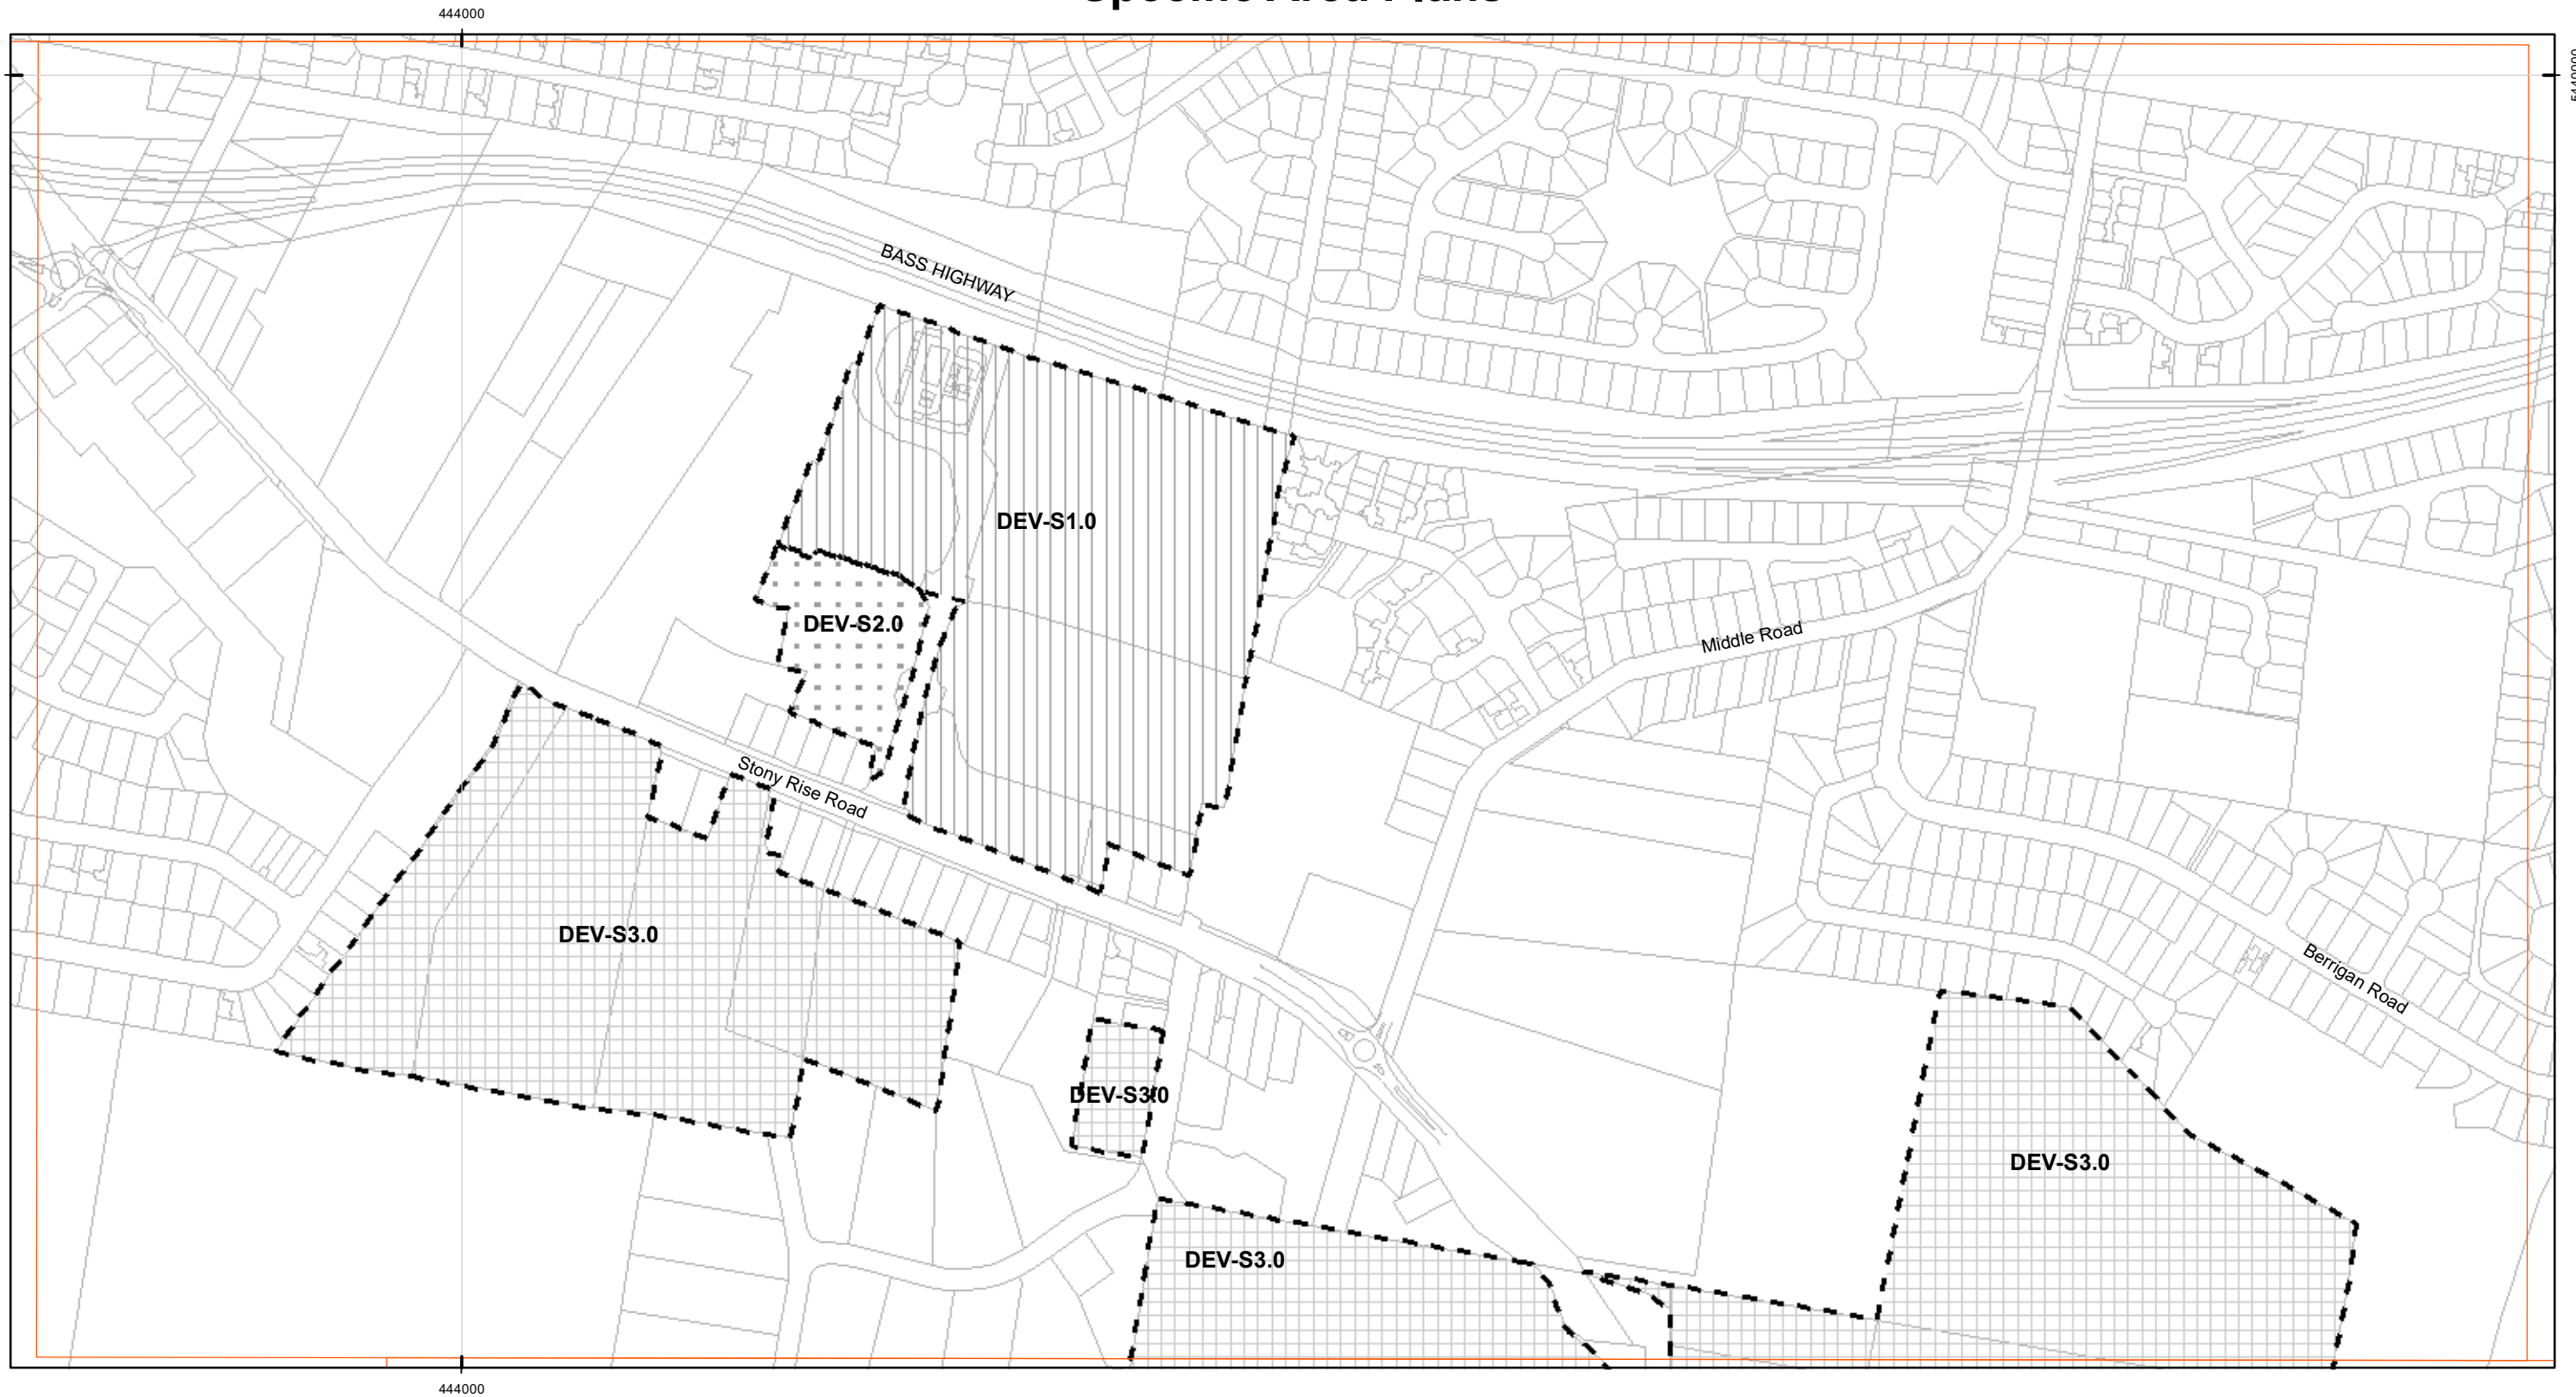

Tasmanian Planning Scheme: Devonport Local Provisions Schedule Specific Area Plans

Legend

- DEV-S1.0 Devonport Regional Homemaker Centre Specific Area Plan
- DEV-S2.0 Devonport Homemaker Service Industrial Centre Specific Area Plan
- DEV-S3.0 Devonport Reserved Residential Land Specific Area Plan
- Parcels -25 March 2019

Map 2 of 3

0 60 120 180 240 300

Metres

Coordinate System: GDA 94 MGA Zone 55
Zone Data from Devonport City Council
Base topographic data from the LIST © State of Tasmania
Cadastre date: 25/03/2019
Print Date: 17/02/2020