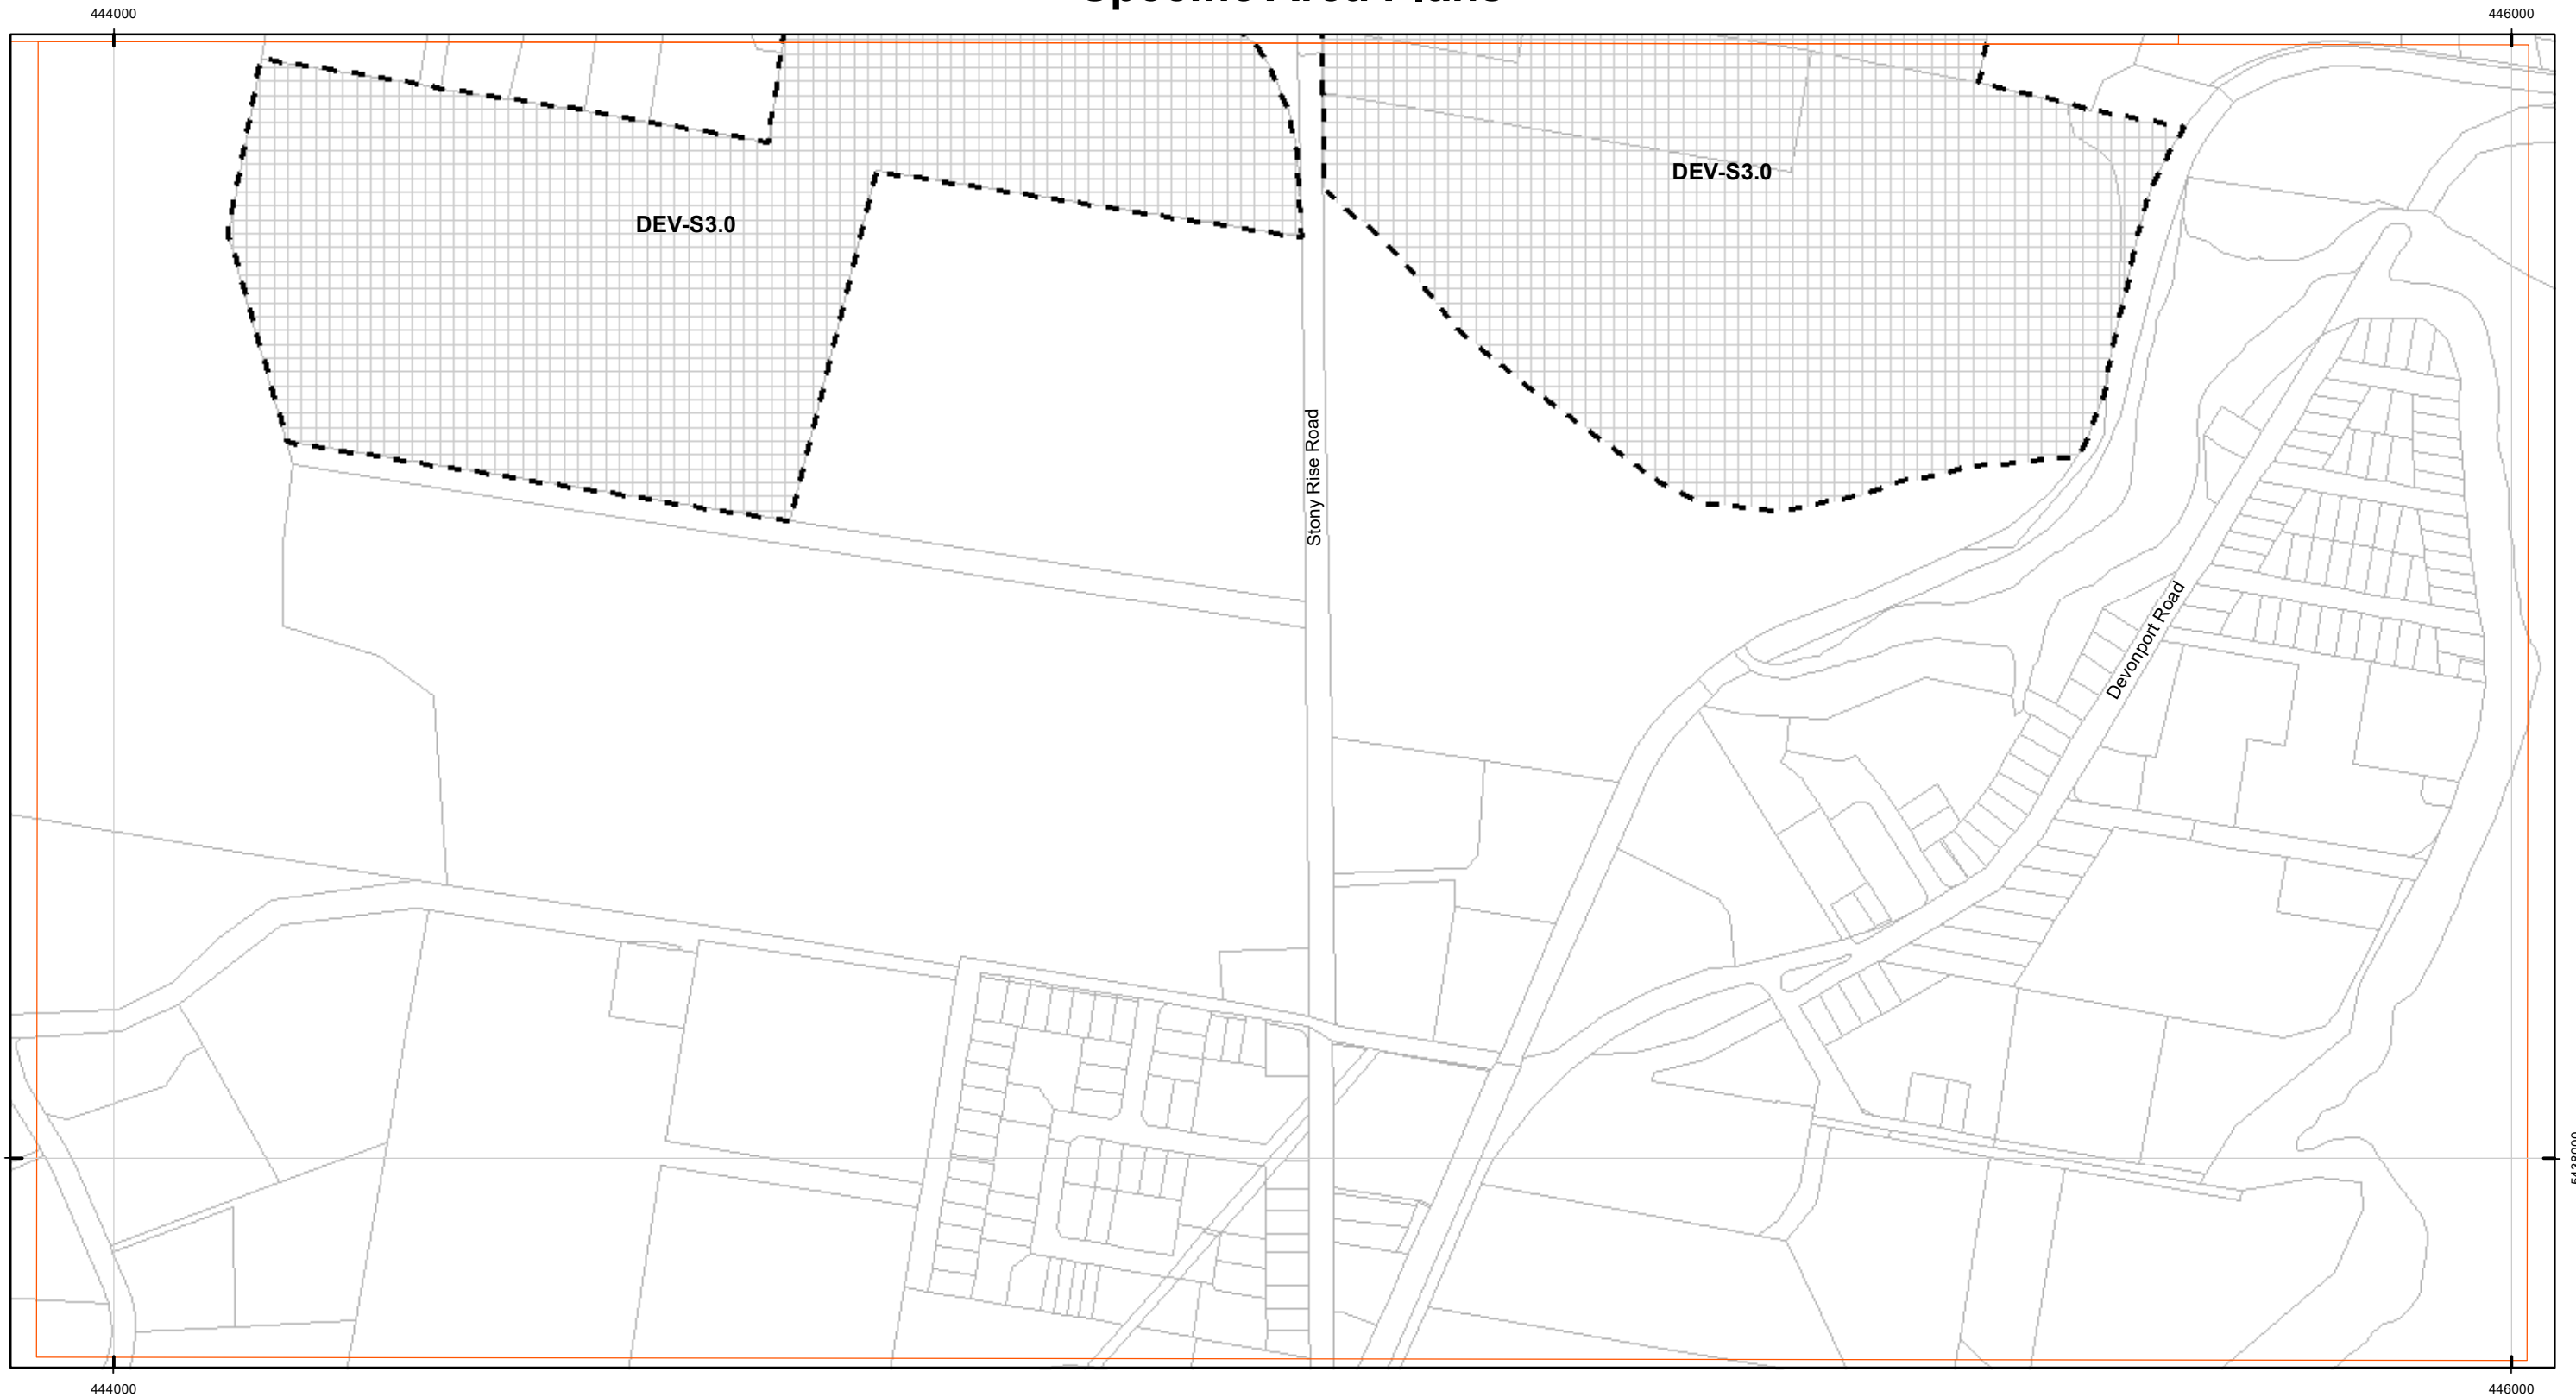

# Tasmanian Planning Scheme: Devonport Local Provisions Schedule Specific Area Plans

**Legend**

- DEV-S1.0 Devonport Regional Homemaker Centre Specific Area Plan
- DEV-S2.0 Devonport Homemaker Service Industrial Centre Specific Area Plan
- DEV-S3.0 Devonport Reserved Residential Land Specific Area Plan
- Parcels -25 March 2019

**Map 2 of 3**

0 60 120 180 240 300  
  
 Metres

Coordinate System: GDA 94 MGA Zone 55  
 Zone Data from Devonport City Council  
 Base topographic data from the LIST © State of Tasmania  
 Cadastre date: 25/03/2019  
 Print Date: 17/02/2020

Coordinate System: GDA 94 MGA Zone 55  
Zone Data from Devonport City Council  
Base topographic data from the LIST © State of Tasmania

Cadastre date: 25/03/2019

Print Date: 17/02/2020