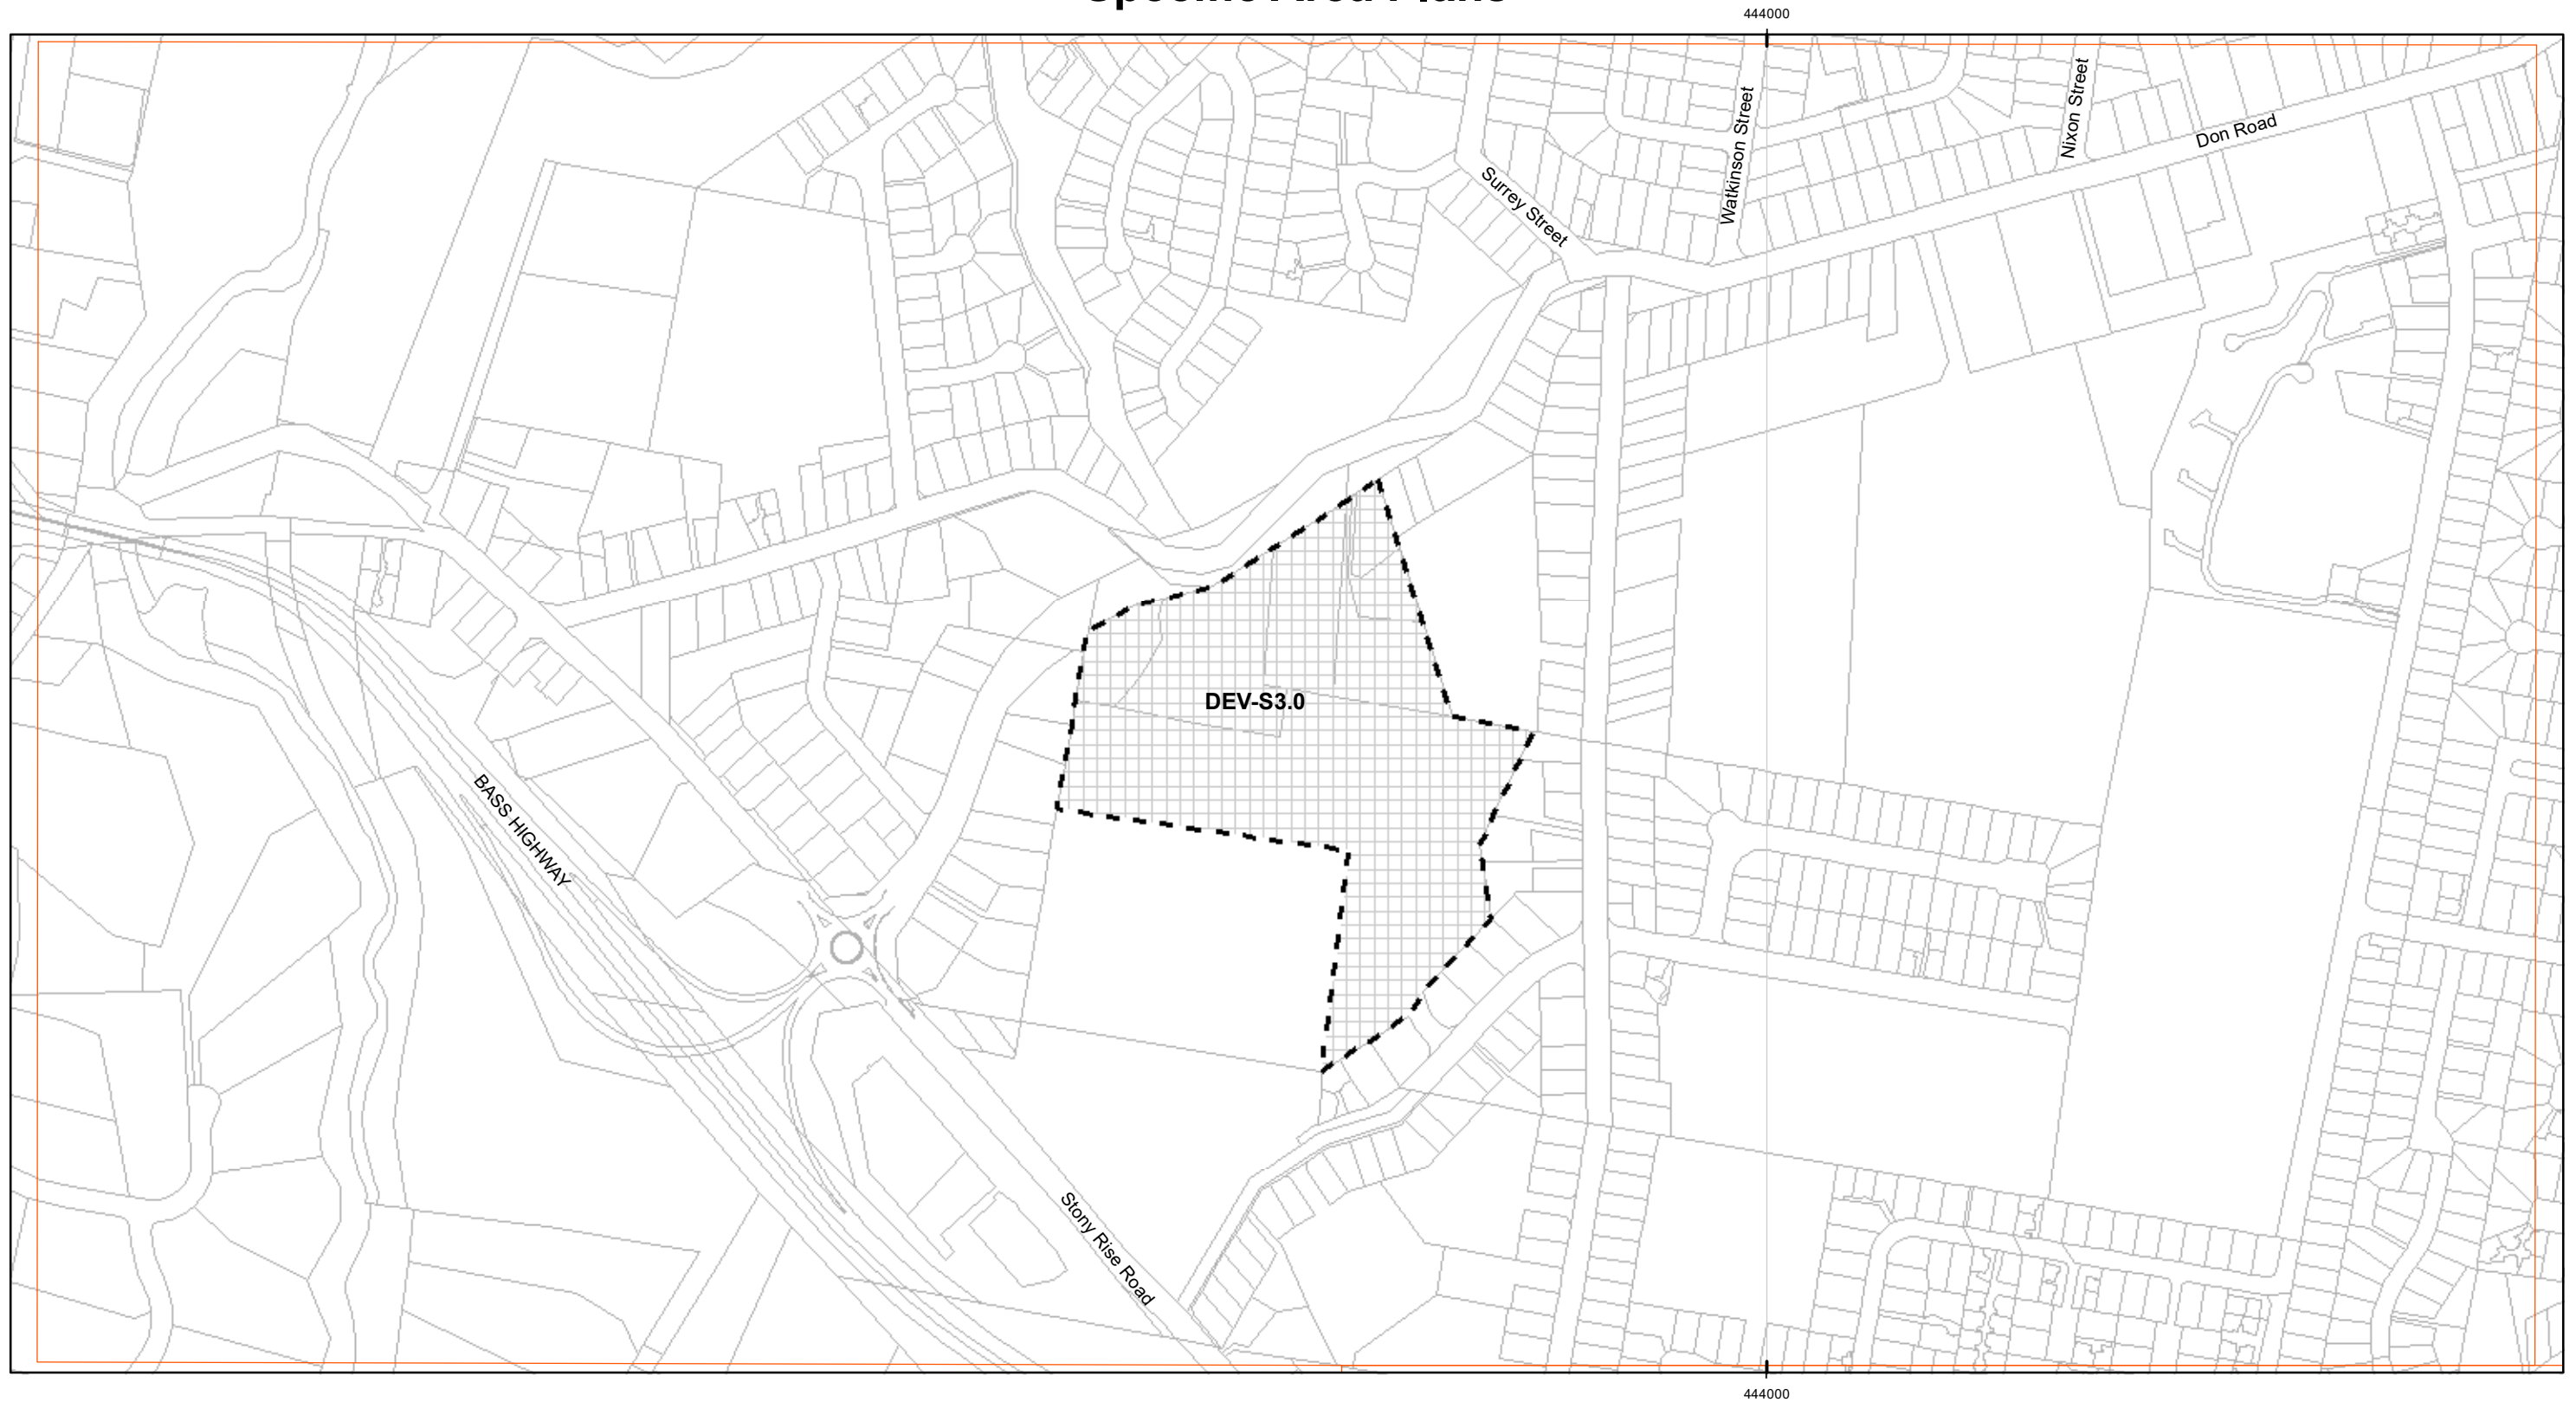

# Tasmanian Planning Scheme: Devonport Local Provisions Schedule Specific Area Plans

**Legend**

- DEV-S1.0 Devonport Regional Homemaker Centre Specific Area Plan
- DEV-S2.0 Devonport Homemaker Service Industrial Centre Specific Area Plan
- DEV-S3.0 Devonport Reserved Residential Land Specific Area Plan
- Parcels -25 March 2019

**Map 1 of 3**

0 60 120 180 240 300  
Metres

Coordinate System: GDA 94 MGA Zone 55  
Zone Data from Devonport City Council  
Base topographic data from the LIST © State of Tasmania  
Cadastrre date: 25/03/2019  
Print Date: 17/02/2020

**Map 2 of 3**

0 60 120 180 240 300  
  
 Metres

Coordinate System: GDA 94 MGA Zone 55  
 Zone Data from Devonport City Council  
 Base topographic data from the LIST © State of Tasmania  
 Cadastre date: 25/03/2019  
 Print Date: 17/02/2020

Coordinate System: GDA 94 MGA Zone 55  
Zone Data from Devonport City Council  
Base topographic data from the LIST © State of Tasmania

Cadastre date: 25/03/2019

Print Date: 17/02/2020